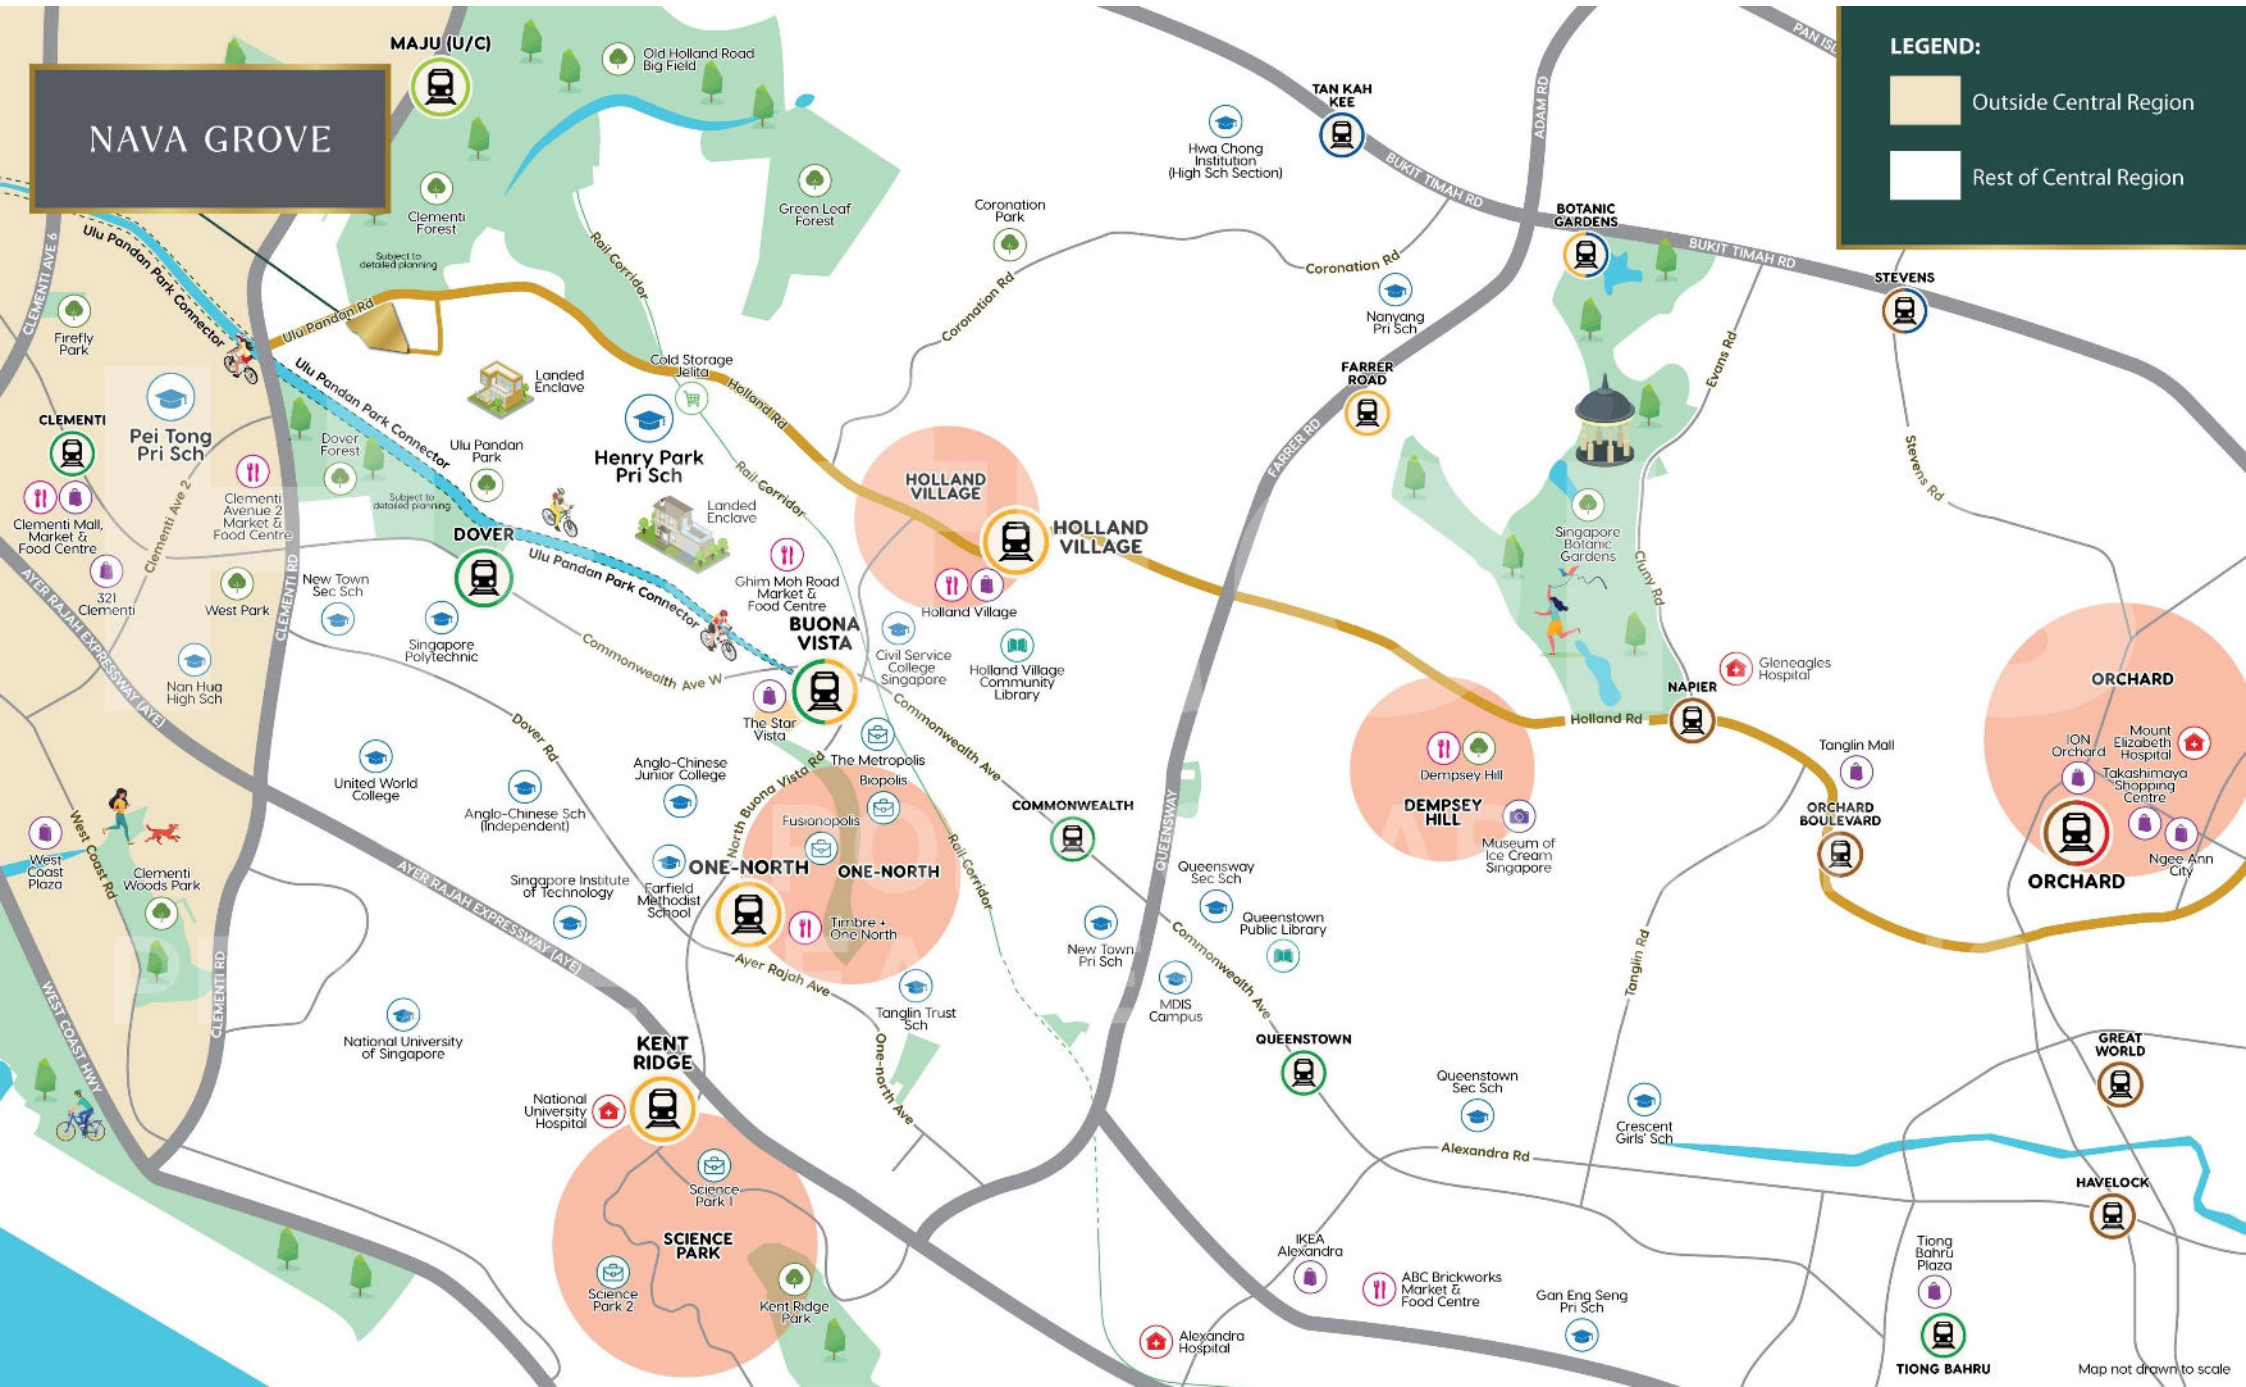

# NAVA GROVE

## LEGEND:

- Outside Central Region
- Rest of Central Region

Map not drawn to scale